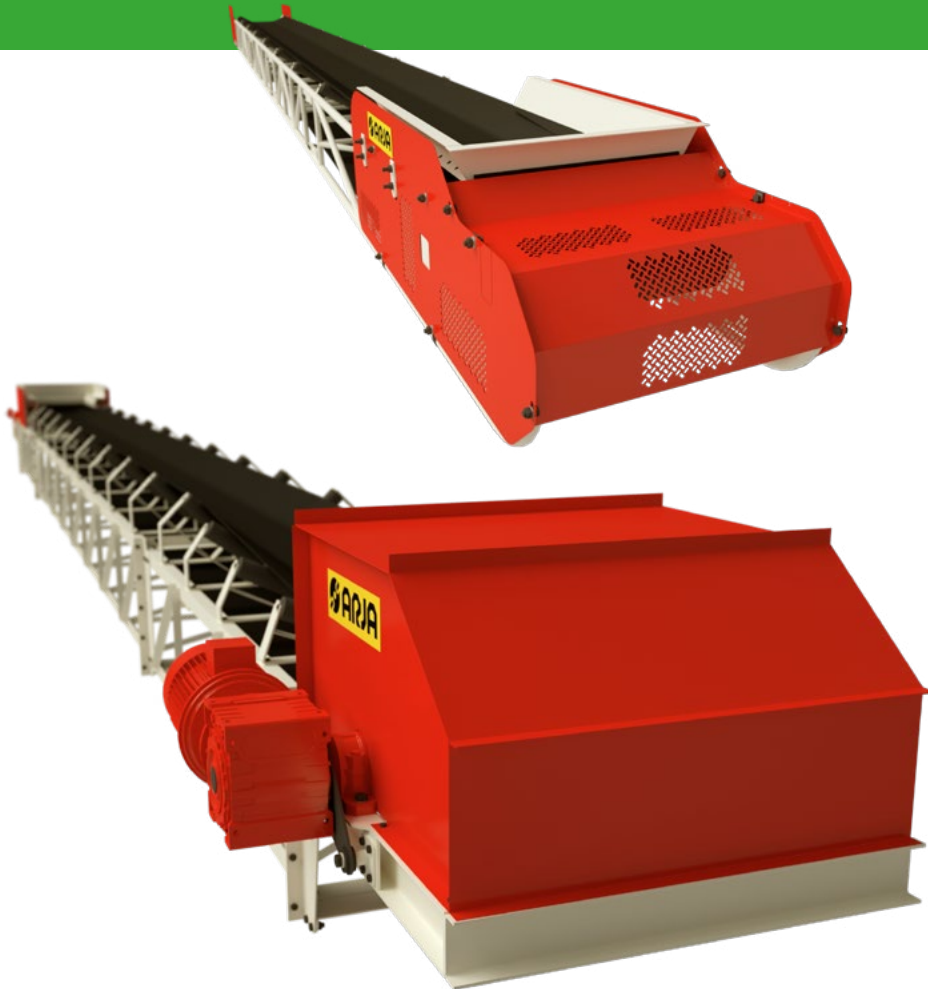

CONVEYOR BELTS

CB

CONVEYOR BELTS CB-CD

	⇄	⌚	⚡	⊖
Model	mm	TPH	kW	mm
CB-CD 500	500	120	3,5 - 18,5	0 - 150
CB-CD 650	650	200	4,0 - 60	0 - 200
CB-CD 800	800	400	4,0 - 60	0 - 250
CB-CD 1000	1000	600	7,5 - 90	0 - 300
CB-CD 1200	1200	900	7,5 - 90	0 - 300
CB-CD 1400	1400	1200	18,5 - 110	0 - 450

⇄ Dimensions of tray ⌚ Production ⚡ Power ⊖ Feed size

CONVEYOR BELTS CB-CMR

	⇄	⌚	⚡	⊖
Model	mm	TPH	kW	mm
CB-CMR 500	500	120	1,1 - 9	0 - 150
CB-CMR 650	650	200	1,1 - 9	0 - 200
CB-CMR 800	800	300	1,1 - 9	0 - 250

⇄ Dimensions of tray ⌚ Production ⚡ Power ⊖ Feed size

EASY AND SIMPLE MAINTENANCE

Detachable conveyor system for transport purposes
Available in tubular and laminated profile formats